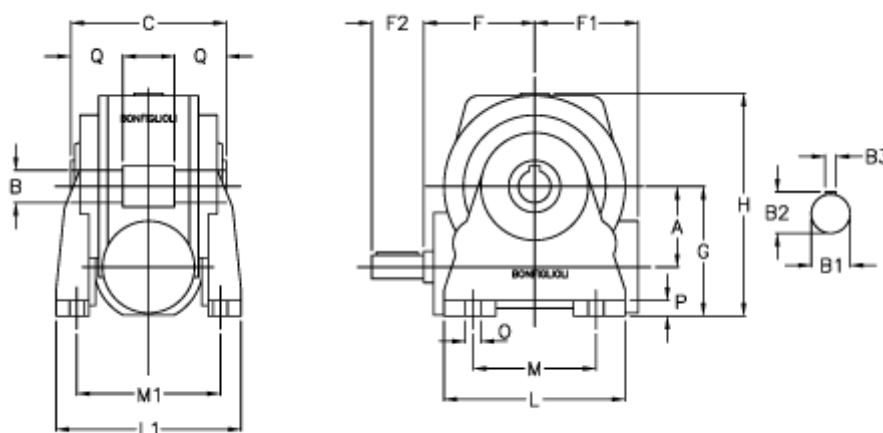

# Data Sheet

Article number: 3901250007100

Description: Worm gear with solid input shaft  
VF 250N-7-HS

## Measures

a	= 250.0	F1 = 277	O = 33.0
B	= 110	F2 = 110	P = 30
B1	= 55	g = 380	Q = 85.0
B2	= 59.0	H = 645.0	
B3	= 16	L = 520	
C	= 320	L1 = 380	
Description = VF 250N-xx-HS		m = 400	
F	= 276.0	M1 = 310.0	